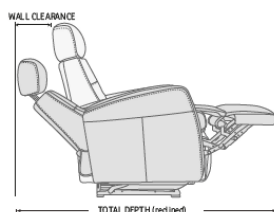

WALL SAVER MECHANISM

D The interior steel frame with sinuous springs encased in cold-cure molded foam ensures correct back and lumbar support.

OPTIONS

With Castors