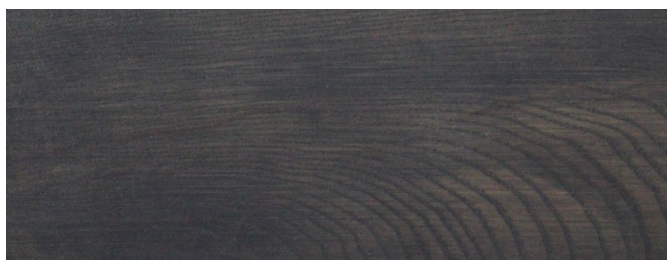

Clear

Inspiration Oak

Whitewash

Ghost

Putty

Warm Walnut

Earth

Dark Walnut

Charcoal

Black

archer[™]
— CARE —

STAIN COLOUR OPTIONS

Pictured on American Ash - Colours are indicative only
Custom Options available on request

archercare.co.nz | enquiries@archercare.co.nz | 0800 663 272