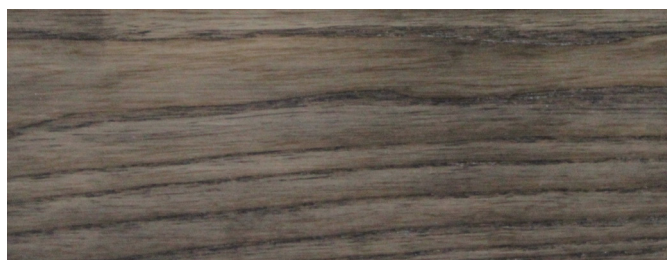

Clear

Inspiration Oak

Whitewash

Ghost

Putty

Warm Walnut

Earth

Dark Walnut

Charcoal

Black

archer[™]
— CARE —

STAIN COLOUR OPTIONS

Pictured on American Ash - Colours are indicative only
Custom Options available on request

archercare.co.nz | enquiries@archercare.co.nz | 0800 663 272