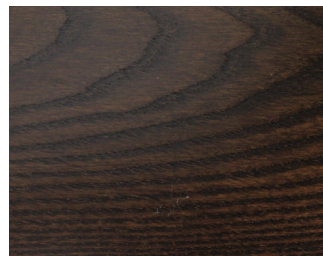

Whitewash

Ghost

Stonewash

Clear Lacquer

Putty

Honey Glow

Light Walnut TX

Inspiration Oak on Ash

Charcoal Wash

Earth

Rimu

Rich Brown

Brown Oak

Warm Walnut

Dark Walnut

Denver