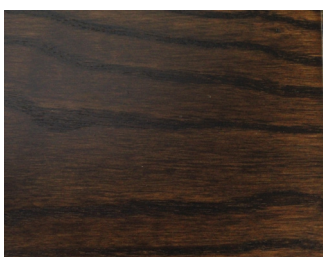

Whitewash

Ghost

Stonewash

Clear Lacquer

Putty

Honey Glow

Light Walnut TX

Inspiration Oak on Ash

Charcoal Wash

Earth

Rimu

Rich Brown

Brown Oak

Warm Walnut

Dark Walnut

Denver

Ebony

archer™
— CARE —

TIMBER STAIN COLOUR OPTIONS

Pictured on American Ash - Colours are indicative only
Custom Options available on request

archercare.co.nz | enquiries@archercare.co.nz | 0800 663 272