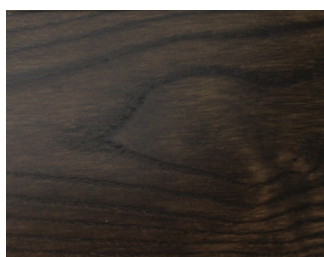

Whitewash

Ghost

Stonewash

Clear Lacquer

Putty

Honey Glow

Light Walnut TX

Inspiration Oak on Ash

Charcoal Wash

Earth

Rimu

Rich Brown

Brown Oak

Warm Walnut

Dark Walnut

Denver

Ebony

archer™
— CARE —

TIMBER STAIN COLOUR OPTIONS

Pictured on American Ash - Colours are indicative only
Custom Options available on request

archercare.co.nz | enquiries@archercare.co.nz | 0800 663 272