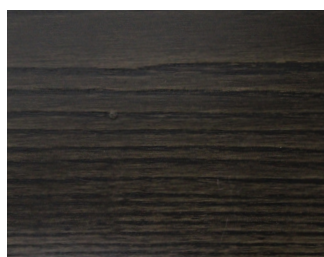

Whitewash

Ghost

Stonewash

Clear Lacquer

Putty

Honey Glow

Light Walnut TX

Inspiration Oak on Ash

Charcoal Wash

Earth

Rimu

Rich Brown

Brown Oak

Warm Walnut

Dark Walnut

Denver

Ebony

archer™
— CARE —

TIMBER STAIN COLOUR OPTIONS

Pictured on American Ash - Colours are indicative only
Custom Options available on request

archercare.co.nz | enquiries@archercare.co.nz | 0800 663 272