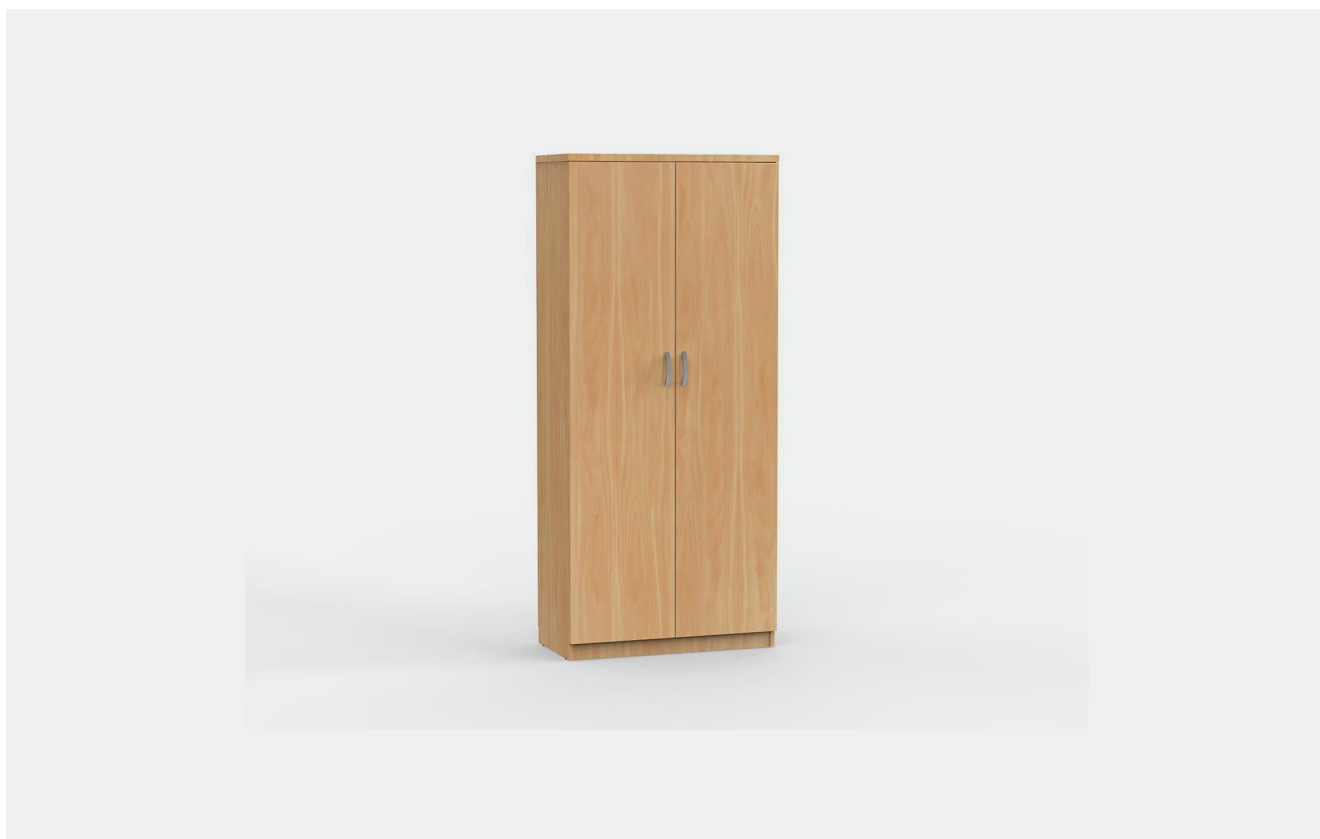

EKO 1800 CUPBOARD

The Eko 1800 Cupboard is the perfect combination of European styled design at an affordable price. Made with proven commercial grade fittings and E1 grade eco-friendly composite wood, the Eko range consistently delivers great value and functionality without compromising on the quality. Available in a range of finishes and colours to compliment and fit the way you work.

SPECIFICATIONS

- Hardwearing melamine surface and 2mm PVC edge will take the knocks.
- 25mm tops gives you strength where it counts.
- Available in Tawa or Nordic Maple/Silver finish.
- All edges sealed to give full protection from moisture intrusion.
- Rounded corners on desks and workstations provide extra protection.
- Best combination of price and appearance available in Australasia.
- 900h cupboard - 1 shelf - adjustable
- 1800h cupboard - 4 shelves - 1x fixed, 3x adjustable

Dimensions:

EKOC184 - W800 x D400 x H1800mm •
EKOC9 - W800 x D400 x H900

Colour/Finish:

Melamine Finish: Tawa or Nordic Maple & Silver

Manufactured:

NZ Assembled

Application:

Indoor