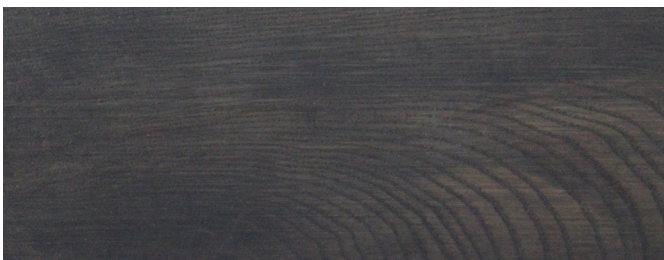

Clear

Inspiration Oak

Whitewash

Ghost

Putty

Warm Walnut

Earth

Dark Walnut

Charcoal

Black

archer[™]
— HOSPITALITY —

STAIN COLOUR OPTIONS

Pictured on American Ash - Colours are indicative only
Custom Options available on request

archerhospitality.co.nz | enquiries@archerhospitality.co.nz | 0800 663 272