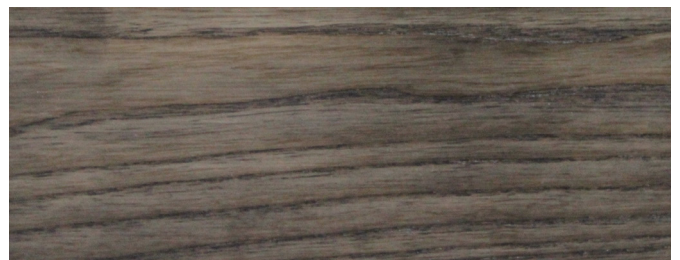

Clear

Inspiration Oak

Whitewash

Ghost

Putty

Warm Walnut

Earth

Dark Walnut

Charcoal

Black

archer[™]
— HOSPITALITY —

STAIN COLOUR OPTIONS

Pictured on American Ash - Colours are indicative only
Custom Options available on request

archerhospitality.co.nz | enquiries@archerhospitality.co.nz | 0800 663 272