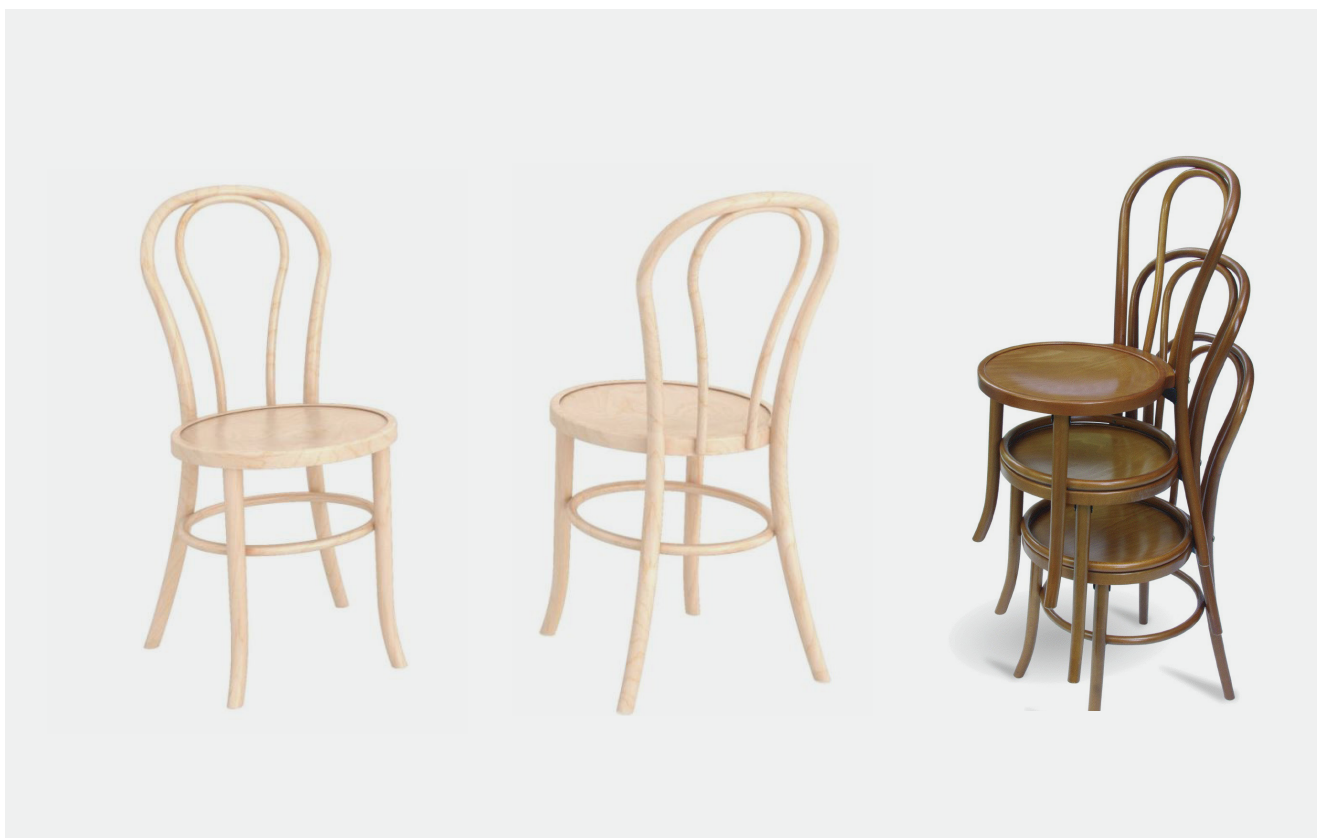

BENTWOOD CHAIR - STACKABLE

A classic European Bentwood chair that is stackable. The Bentwood Chair is made in Poland using traditional wood bending techniques and are stocked raw for you to reinvent this classic dining chair with your choice of finish colour and the option to add an upholstered seat pad.

Lightweight yet extremely durable construction, the stackable Bentwood chair is a timeless dining chair for hospitality venues.

SPECIFICATIONS

- Classic European Bentwood Chair
- Stackable
- Stained or Painted in any colour finish
- Upholstered seat pad available in any fabric
- Two-tone or Antique paint options
- Beading and edge trims available

Dimensions:

W410 x D560 x H880 x SH460mm

Colour/Finish:

Choice of Fabrics / Timber Frame Paint or Stain colour

Manufactured:

Europe/New Zealand

Application:

Indoor