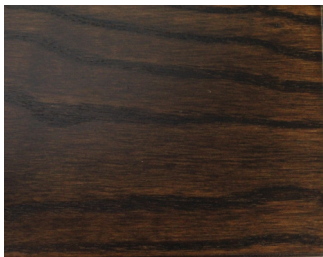

Whitewash

Ghost

Stonewash

Clear Lacquer

Putty

Honey Glow

Light Walnut TX

Inspiration Oak on Ash

Charcoal Wash

Earth

Rimu

Rich Brown

Brown Oak

Warm Walnut

Dark Walnut

Denver

Ebony

archer[™]
— HOSPITALITY —

TIMBER STAIN COLOUR OPTIONS

Pictured on American Ash - Colours are indicative only
Custom Options available on request

archerhospitality.co.nz | enquiries@archerhospitality.co.nz | 0800 663 272