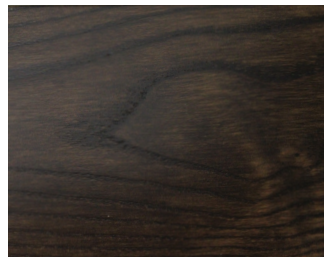

Whitewash

Ghost

Stonewash

Clear Lacquer

Putty

Honey Glow

Light Walnut TX

Inspiration Oak on Ash

Charcoal Wash

Earth

Rimu

Rich Brown

Brown Oak

Warm Walnut

Dark Walnut

Denver

Ebony

archer[™]
— HOSPITALITY —

TIMBER STAIN COLOUR OPTIONS

Pictured on American Ash - Colours are indicative only
Custom Options available on request

archerhospitality.co.nz | enquiries@archerhospitality.co.nz | 0800 663 272